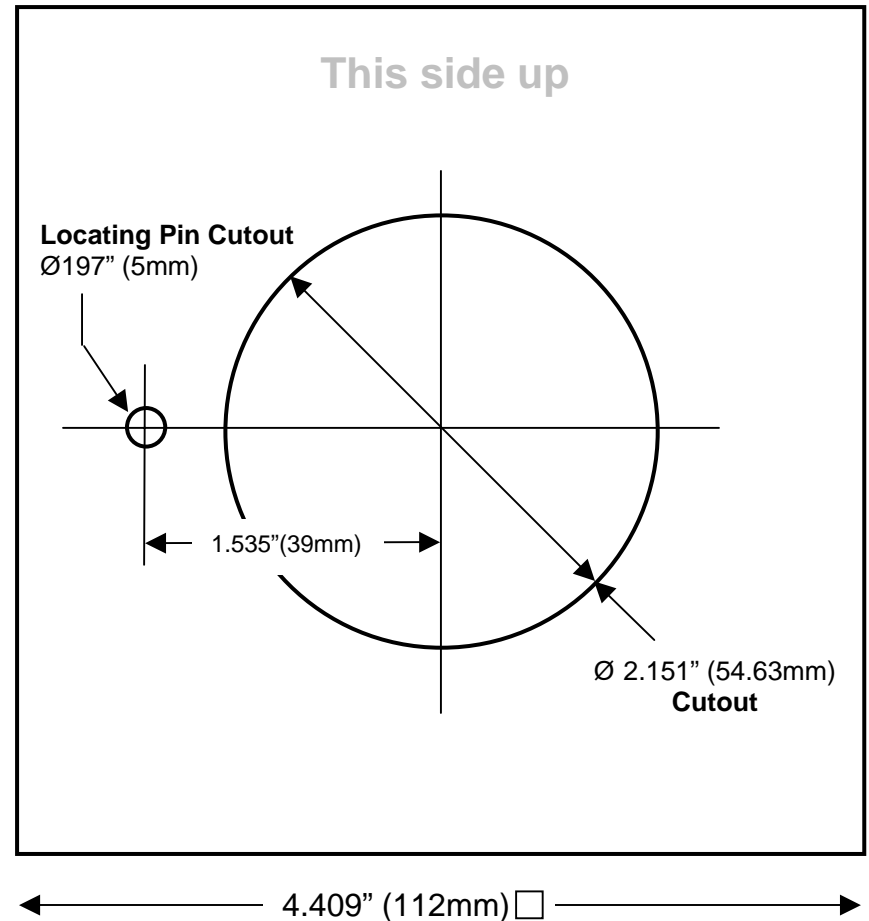

RD44 DIMENSIONS & CUTOUT TEMPLATE

Scale = 1:1

Note: Faxing or reproducing this template may change the scale

RD44 DIMENTIONS & CUTOUT TEMPLATE

(This page not to scale)